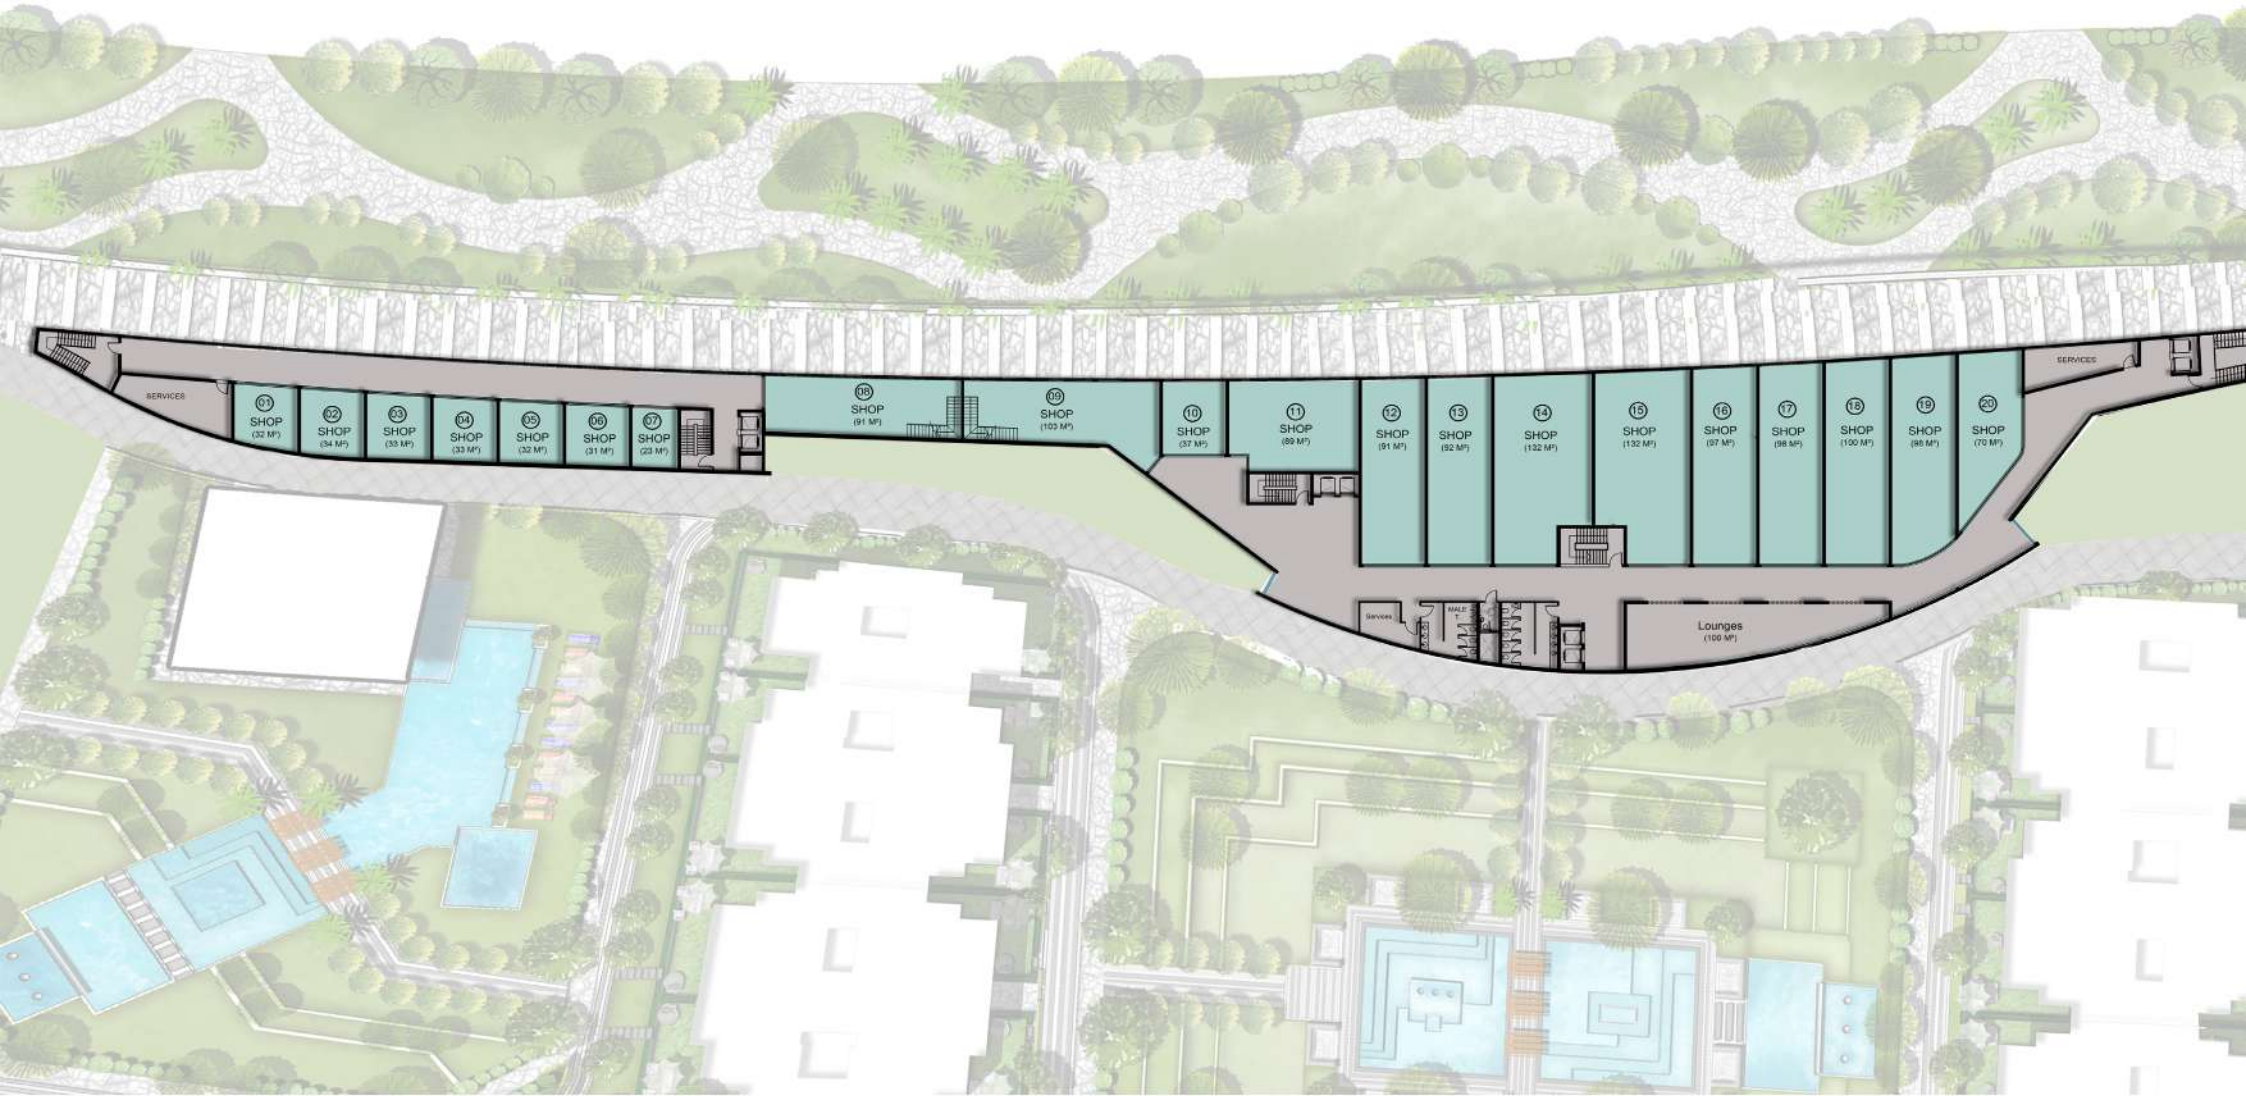

Integra

commercial

01
OFFICE

Dejoia Mall

BUILDING-01
GROUND FLOOR - COMMERCIAL

Total Area=2463 m²

BUILDING-01

FIRST FLOOR - COMMERCIAL

Total Area=2463 m²

BUILDING-01

SECOND FLOOR - ADMIN.

Total Area=2463 m²

BUILDING-02

GROUND FLOOR - COMMERCIAL

Total Area=2403 m²

BUILDING-02